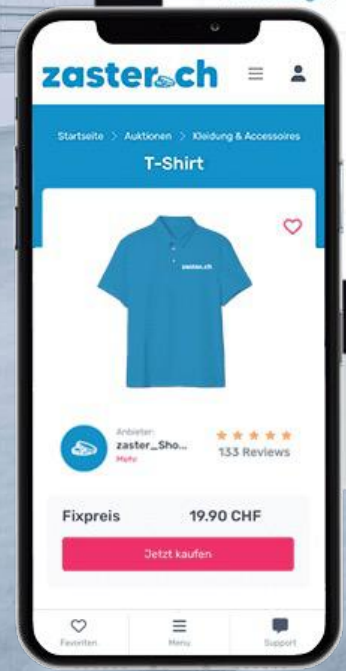

Download on the **App Store**

GET IN ON **Google Play**

HALF OF EVERYTHING
WE MAKE GOES TO SUPPORT WOMEN'S CAUSES
THAT'S 50%
STRAIGHT DOWN THE MIDDLE

Unser Sortiment

- Computer & Gaming
- Mobiltelefon, Tablet & Wearables
- TV & Audio
- Foto & Video
- Haushalt & Küche
- Wohnen & Licht
- Spielaaren & Drohnen
- Beauty, Gesundheit & Baby
- Schmuck & Uhren
- Büro & Papeterie
- Freizeit & Sport
- Garten & Grill
- Baumarkt
- Tierbedarf
- Medien & Bücher
- Erotik
- Aktuell
- Personal Care SALE
- Spring SALE